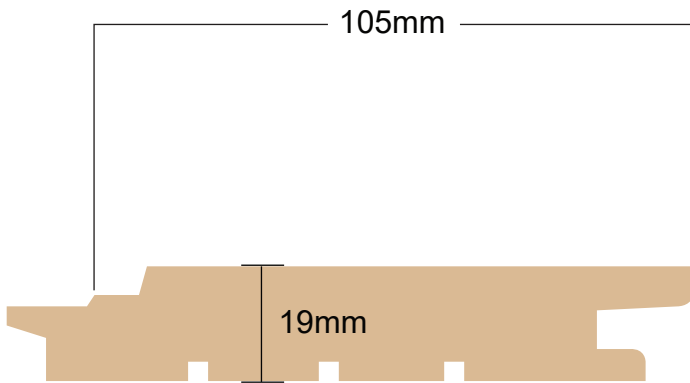

WORLDWIDE
TIMBER TRADERS

Shadowline Cladding:
IRON ASH PROFILE

IRON ASH SHADOWLINE PROFILE:

***SHADOWLINE GAP:**

SPECIFICATIONS:

Profile Width	105mm
Shadowline Width	6mm
Thickness	19mm

DESCRIPTION:

This is our standard Iron Ash profile in Worldwide Timber Traders' Shadowline range.