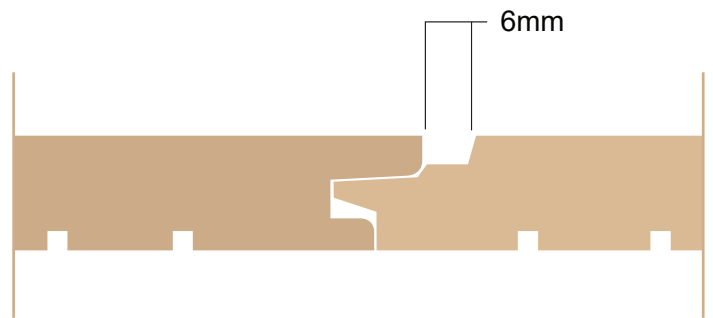

WORLDWIDE
TIMBER TRADERS

Shadowline Cladding:
IRON ASH PROFILE

IRON ASH SHADOWLINE PROFILE:

***SHADOWLINE GAP:**

SPECIFICATIONS:

Profile Width	105mm
Shadowline Width	6mm
Thickness	19mm

DESCRIPTION:

This is our standard Iron Ash profile in Worldwide Timber Traders' Shadowline range.